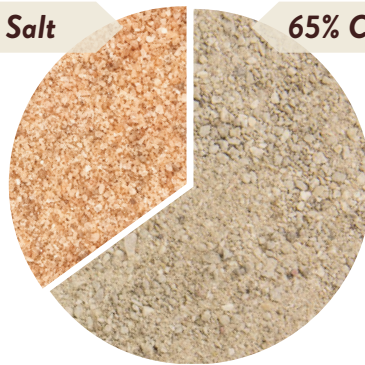

What Makes Redmond Minerals Special?

Not all soil amendments and mineral supplements are created equal. All Redmond products are harvested from an ancient sea and bentonite clay deposit in central Utah. This unique mineral source is the foundation for life nourishing products enjoyed by plants, livestock, and humans alike. Our mineral salts and bentonite clay are harvested and packaged in separate operations, but we are also proud to offer many blended mixes of these two rare and rich resources.

SR 65

All natural soil amendment and livestock supplement

35% Mineral Salt

65% Clay Conditioner

Redmond's mineral salts contain 60+ trace minerals perfectly balanced by nature...the Earth's ultimate health elixir. Our expansive mineral profile has many proven health benefits for soil, plants, and animals and has been used by farmers for over 50 years. These minerals are naturally blended within a mix of nourishing chloride salts.

SR 65 for Soil Health

Apply dry or as a foliar spray to your land for more resilient, productive, nutrient dense, and delicious plants.

Mineral Salts

- Increases the electrical conductivity in the soil (which in turn, stimulates soil based microbial colonies)
- Contains over 60 trace minerals in a crystalline form that is easily accessible and highly available to plants
- Improves plant taste, palatability, and nutrient density
- Provides crucial minerals needed for: photosynthesis, nitrogen utilization, and other important biological and chemical systems in the soil, root zone and bodies of plants